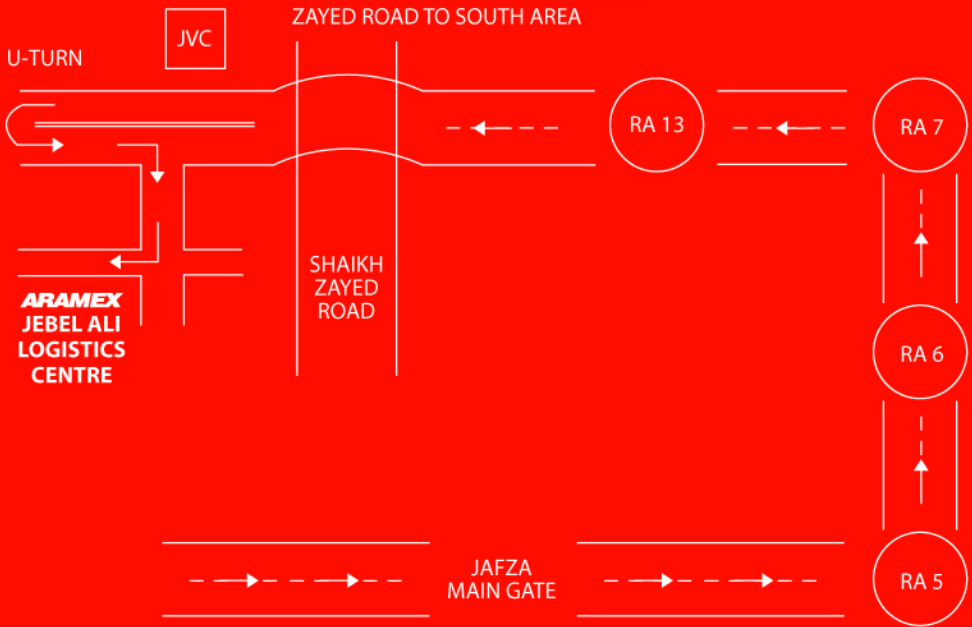

CROSS THE BRIDGE OVER TO SHAIKH ZAYED ROAD TO SOUTH AREA

U-TURN

JVC

ARAMEX
JEBEL ALI
LOGISTICS
CENTRE

SHAIKH
ZAYED
ROAD

JAFZA
MAIN GATE

RA 13

RA 7

RA 6

RA 5